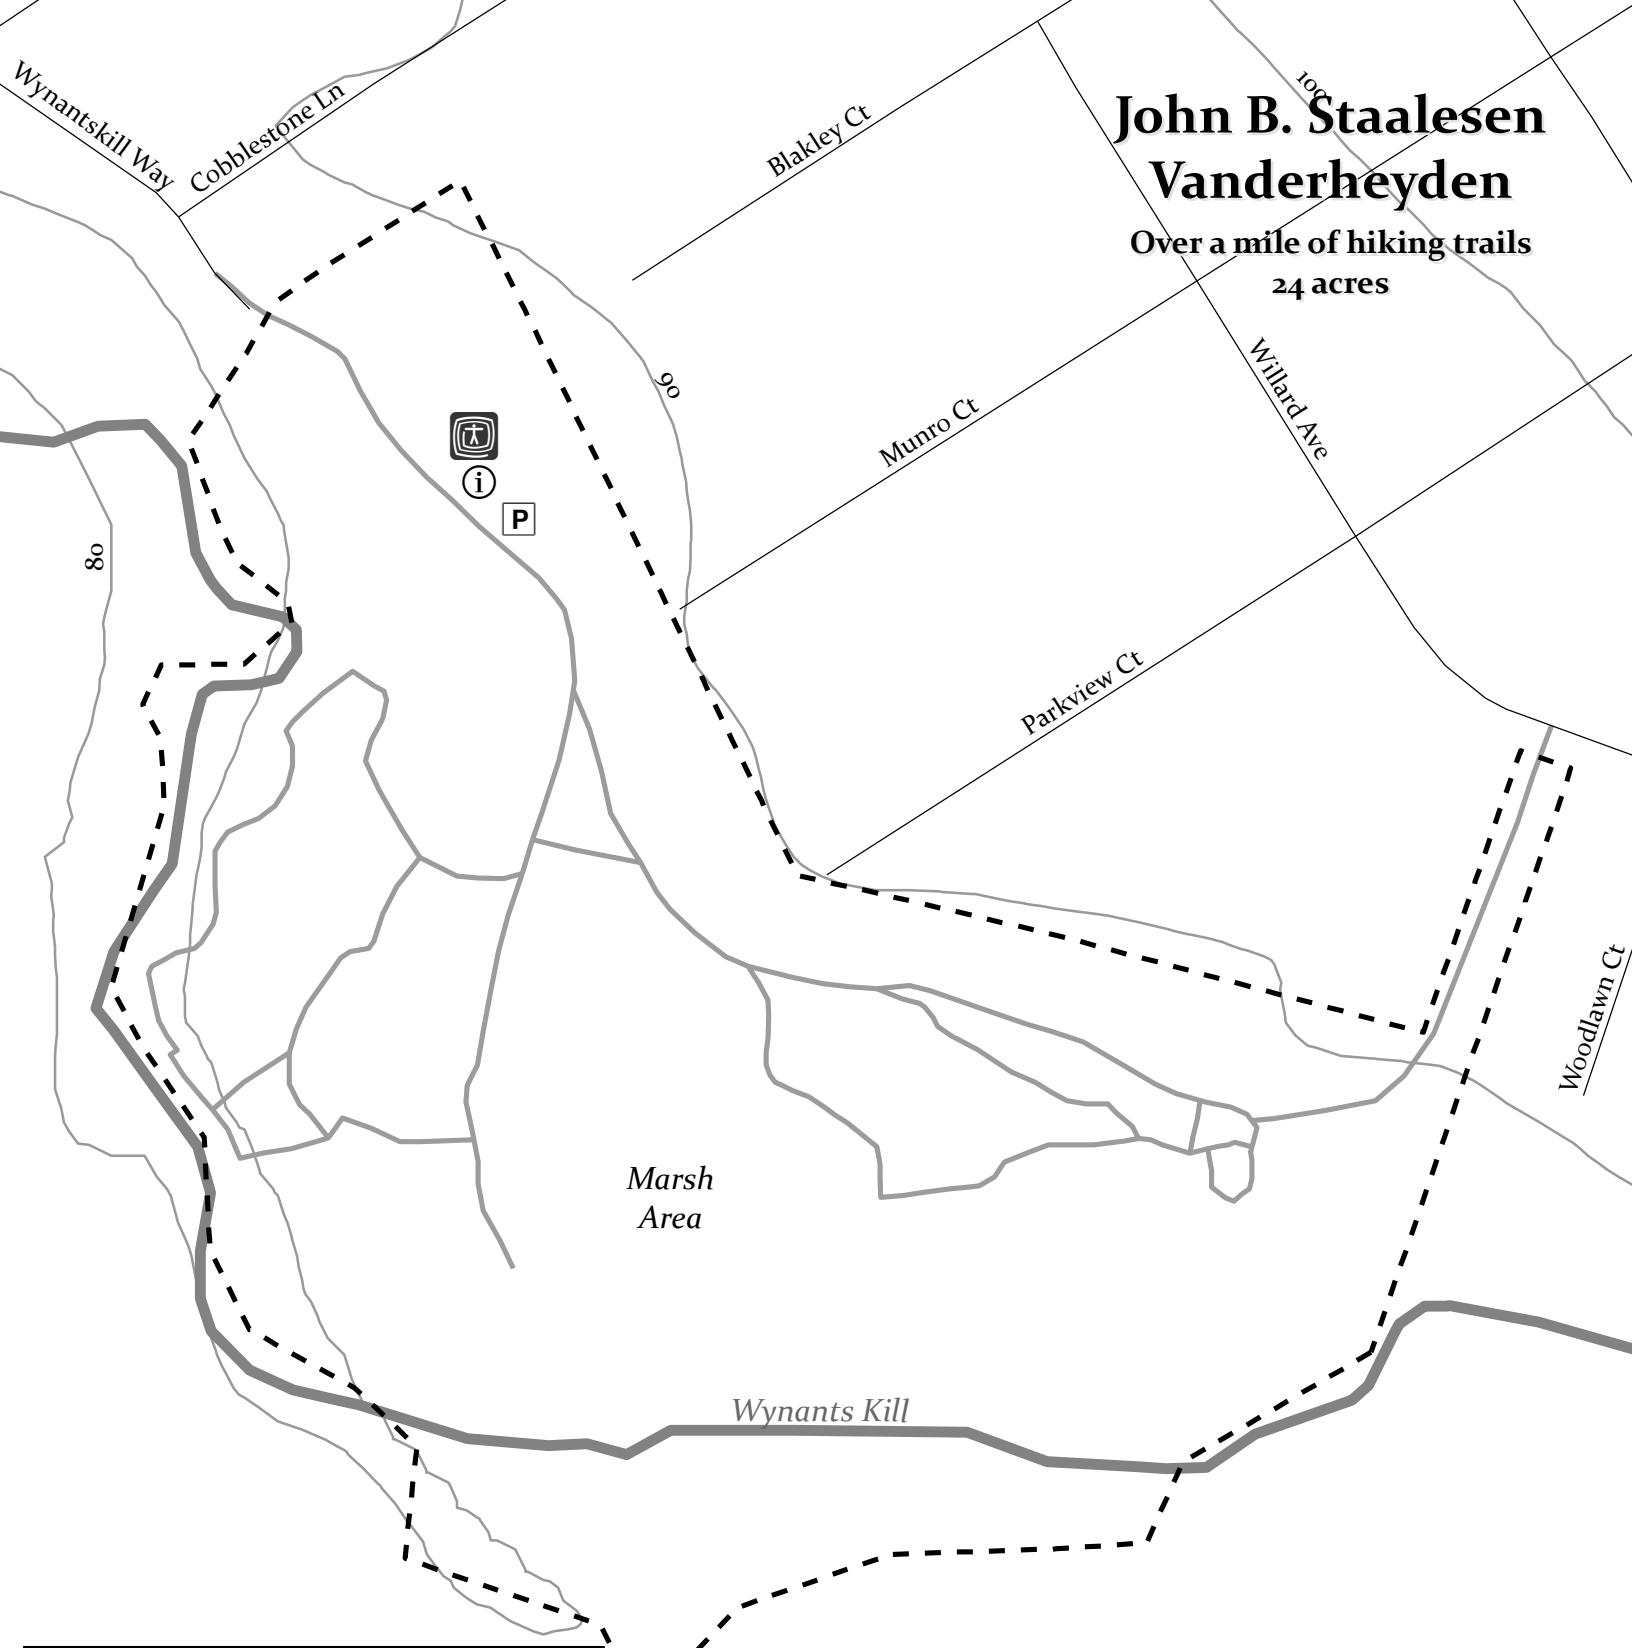

John B. Staalesen Vanderheyden

Over a mile of hiking trails
24 acres

Legend

— Trails

- - - RLT Boundary

— Streets

(i) Kiosk

(P) Parking

(Tree icon) Capital Roots Community Garden