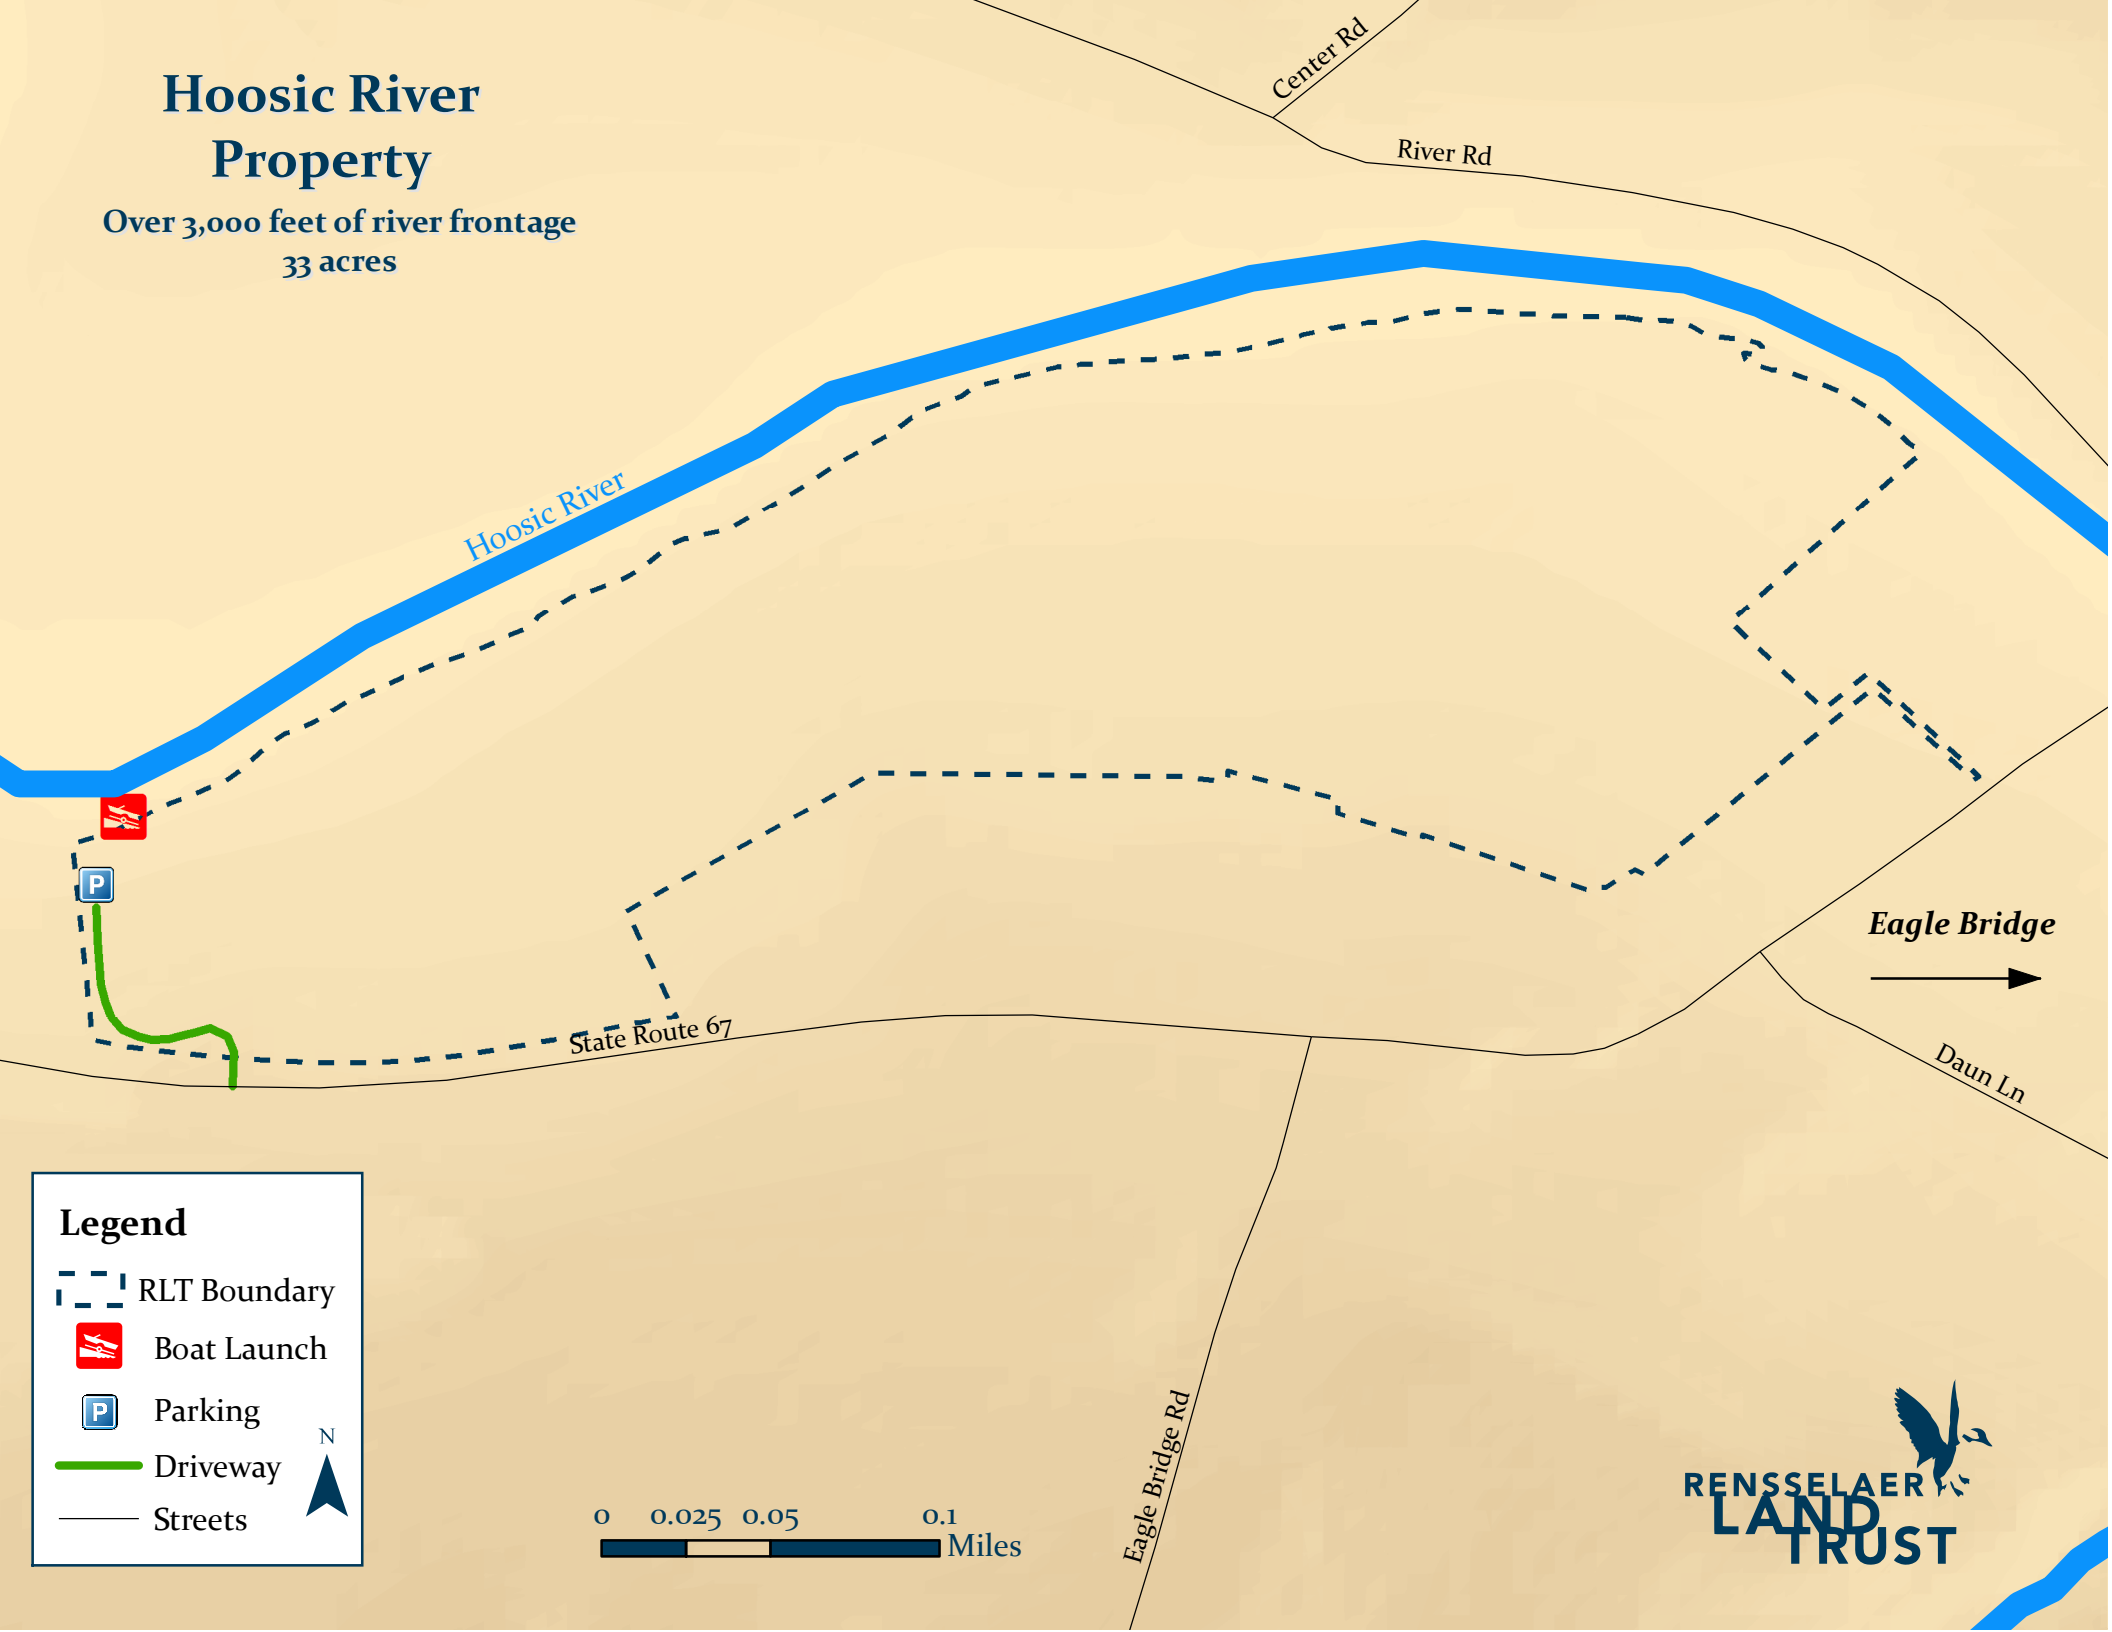

# Hoosic River Property

Over 3,000 feet of river frontage  
33 acres

## Legend

-  RLT Boundary
-  Boat Launch
-  Parking
-  Driveway
-  Streets

0 0.025 0.05 0.1  
Miles