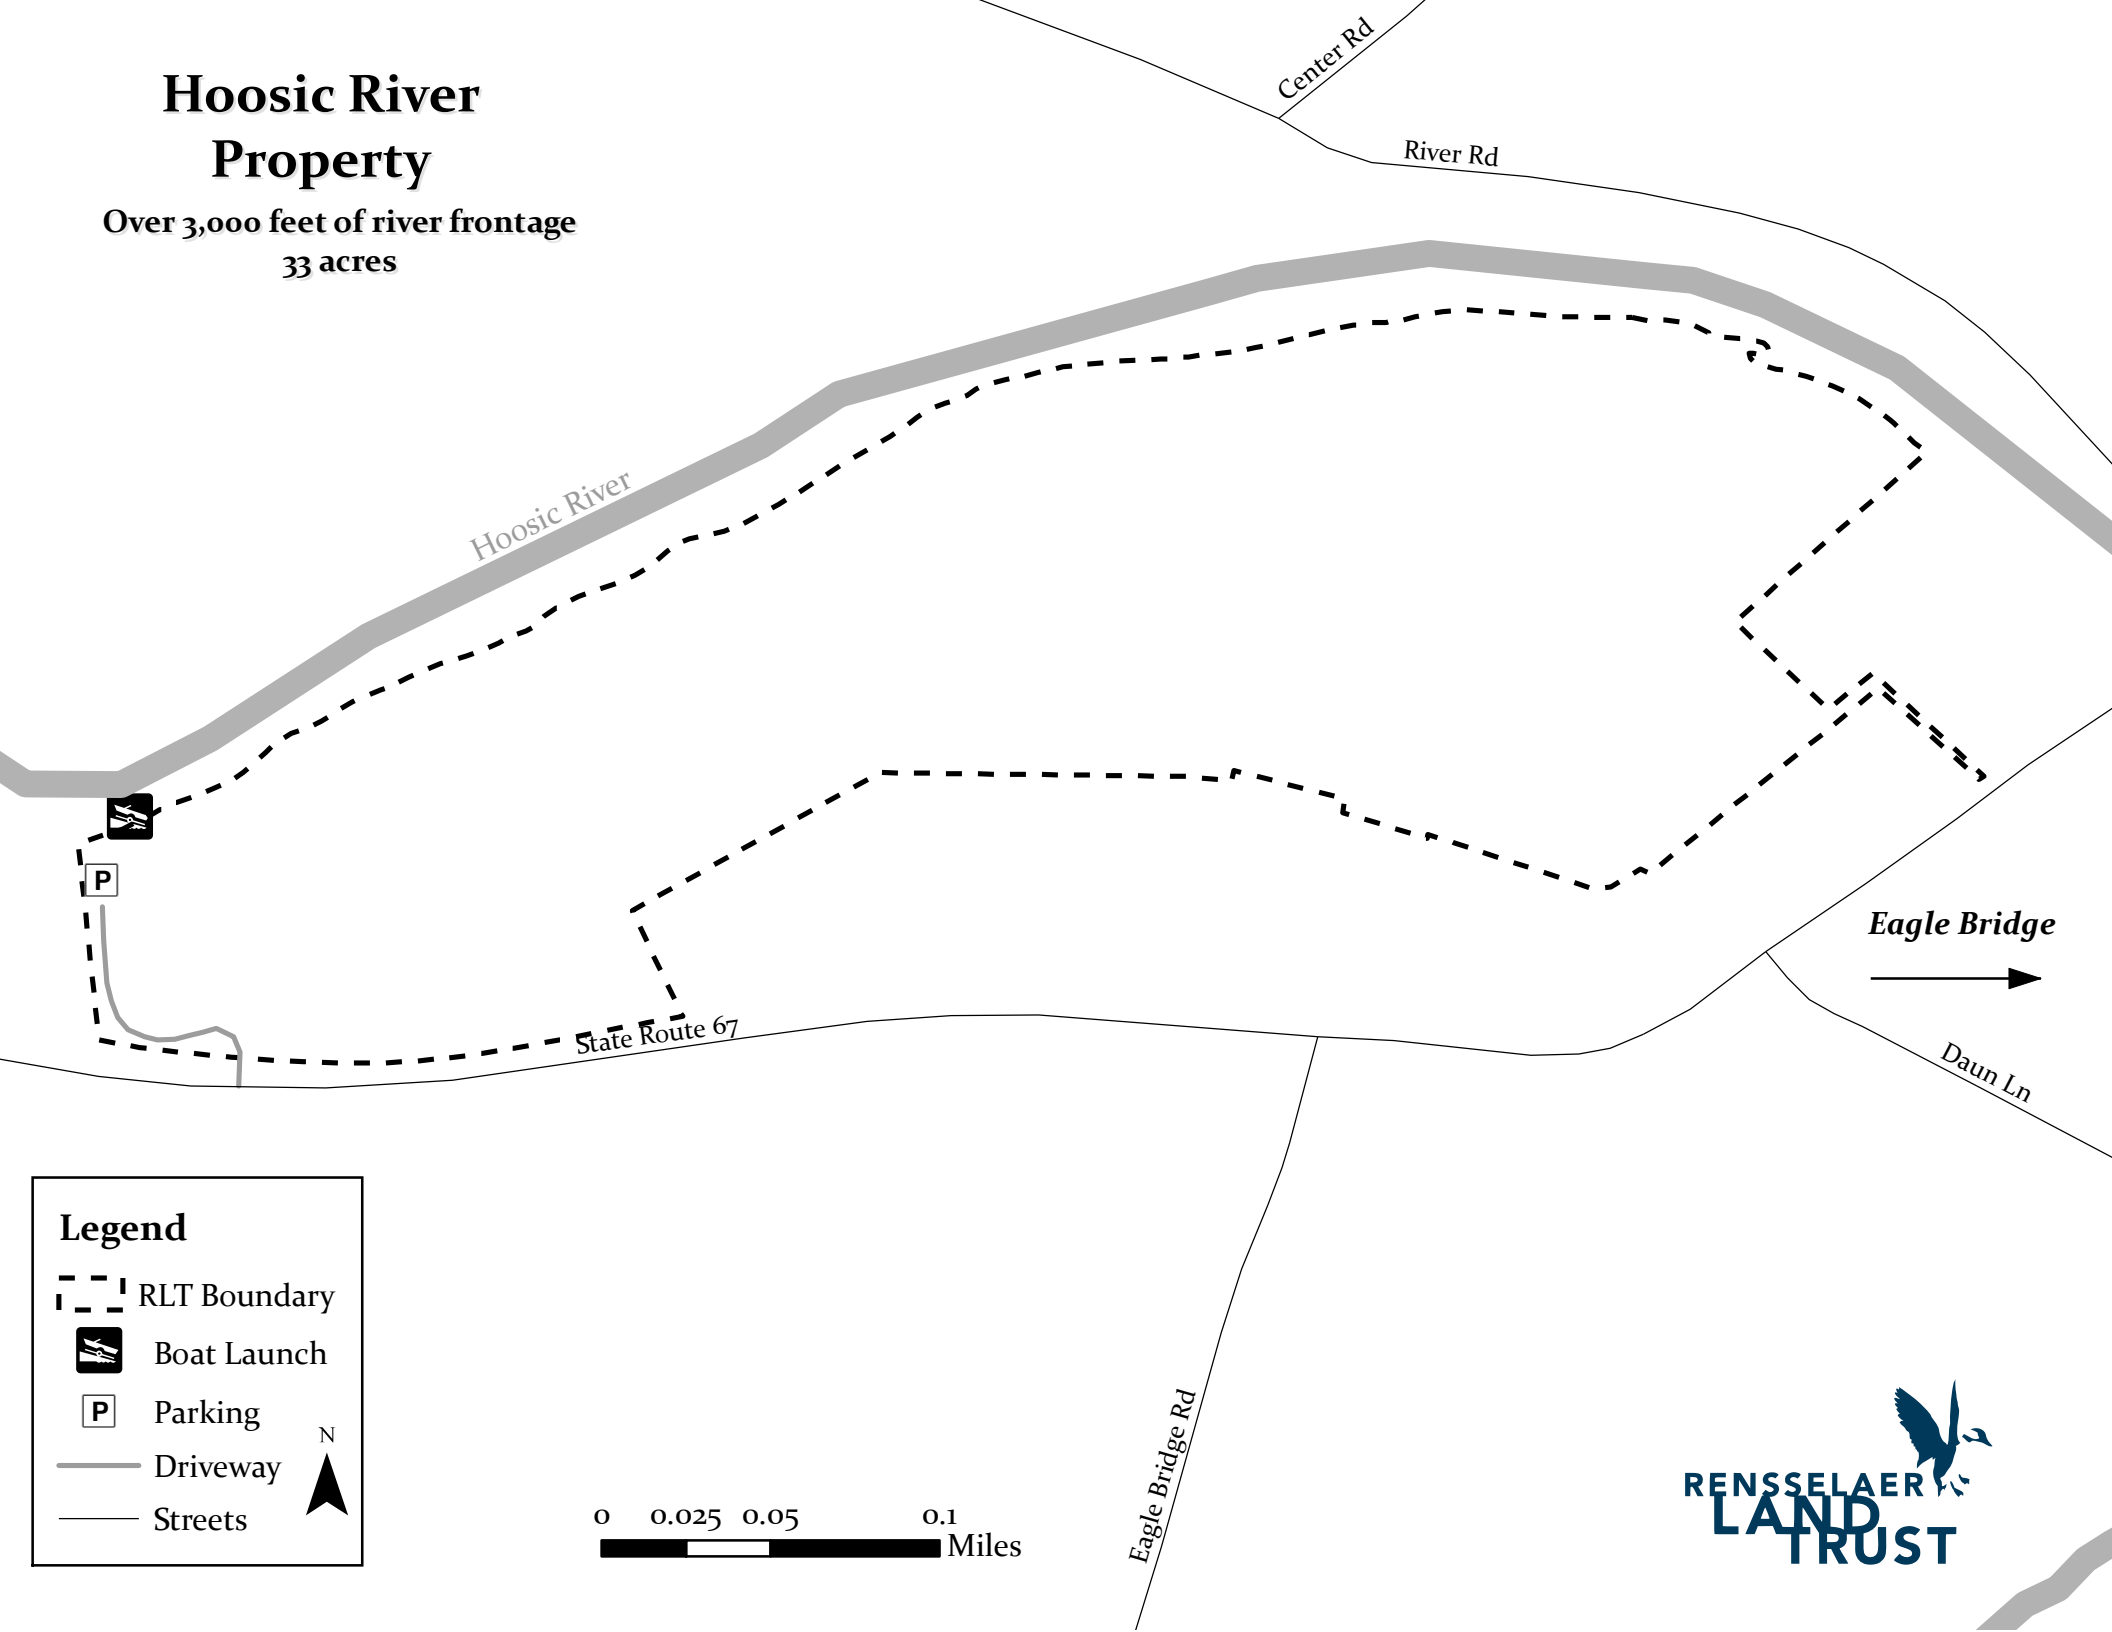

Hoosic River Property

Over 3,000 feet of river frontage
33 acres

Hoosic River

Center Rd

River Rd

State Route 67

Eagle Bridge

Daun Ln

Eagle Bridge Rd

Legend

-  RLT Boundary
-  Boat Launch
-  Parking
-  Driveway
-  Streets